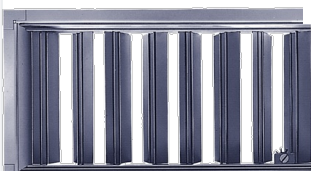

### PRODUCT FINDER

Please select your disired product properties:

Použitie

Vlastnosti

Dizajn

Materiál

TRS-R (circular duct installation)

TRS

X-GRILLE modular

X-GRILLE Cover

TR

DGW

X-GRILLE Basic

AWT

TRS-K (duct installation)

AGW